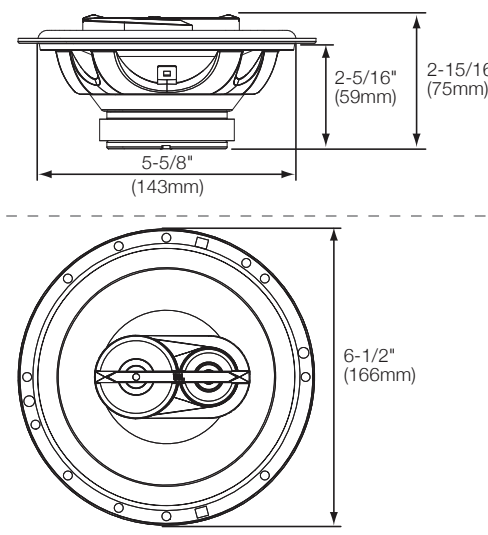

CS762

CS769

CS760C

CS753

CS763

SPECIFICATIONS

Table with 7 columns (CS742, CS752, CS753, CS762, CS763, CS769, CS760C) and 16 rows of technical specifications.

TECHNISCHE DATEN

Table with 7 columns (CS742, CS752, CS753, CS762, CS763, CS769, CS760C) and 16 rows of technical specifications in German.

CARACTÉRISTIQUES

Table with 7 columns (CS742, CS752, CS753, CS762, CS763, CS769, CS760C) and 16 rows of technical specifications in French.

ESPECIFICACIONES

Table with 7 columns (CS742, CS752, CS753, CS762, CS763, CS769, CS760C) and 16 rows of technical specifications in Spanish.

SPECIFICATIES

Table with 7 columns (CS742, CS752, CS753, CS762, CS763, CS769, CS760C) and 16 rows of technical specifications in Dutch.