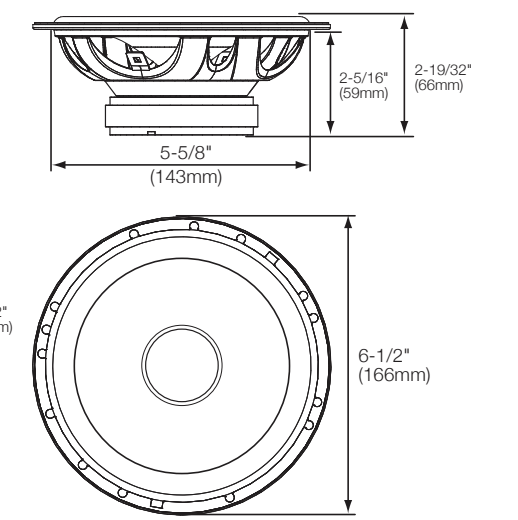

CS762

CS769

CS760C

CS753

CS763

SPECIFICATIONS

Table with 7 columns (CS742, CS752, CS753, CS762, CS763, CS769, CS760C) and 16 rows of technical specifications.

TECHNISCHE DATEN

Table with 7 columns (CS742, CS752, CS753, CS762, CS763, CS769, CS760C) and 16 rows of technical specifications in German.

CARACTÉRISTIQUES

Table with 7 columns (CS742, CS752, CS753, CS762, CS763, CS769, CS760C) and 16 rows of technical specifications in French.