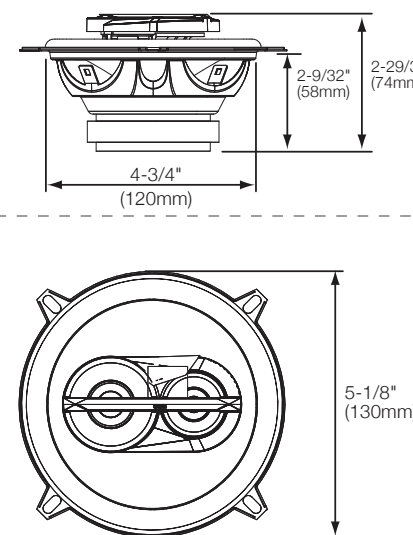

CS762

CS769

CS760C

CS753

CS763

SPECIFICATIONS

Table with 7 columns (CS742, CS752, CS753, CS762, CS763, CS769, CS760C) and 16 rows of technical specifications.

TECHNISCHE DATEN

Table with 7 columns (CS742, CS752, CS753, CS762, CS763, CS769, CS760C) and 16 rows of technical specifications in German.

CARACTÉRISTIQUES

Table with 7 columns (CS742, CS752, CS753, CS762, CS763, CS769, CS760C) and 16 rows of technical specifications in French.

ESPECIFICACIONES

Table with 7 columns (CS742, CS752, CS753, CS762, CS763, CS769, CS760C) and 16 rows of technical specifications in Spanish.

SPECIFICATIES

Table with 7 columns (CS742, CS752, CS753, CS762, CS763, CS769, CS760C) and 16 rows of technical specifications in Dutch.